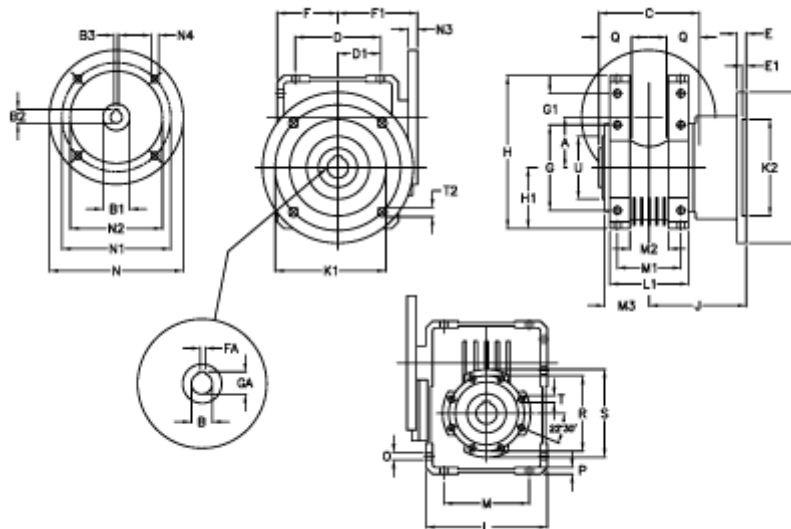

Article number: 392208600744636

Description: Worm Gear with Torque Limiter
W86 L2-UF-7-P112 B14

Measures

A = 86.90	E = 15	H = 245.5	M = 144	N4 = 8,5	U = 110
B = 35	E1 = 6	H1 = 100.0	M1 = 101	O = 11.5	
B1 E7 = 28	F = 100	J = 151.0	M2 = 57	P = 11	
B2 = 31.3	F1 = 136	K = 210	M3 = 65	Q = 45	
B3 H9 = 8	FA = 10	K1 = 176	N = 160	R = 130	
C = 140	G = 144	K2 = 152	N1 = 130	S = 150	
D = 144.0	G1 = 45.5	L = 200	N2 = 110	T = M10x18	
D1 = 72.0	GA = 38.3	L1 = 125	N3 = 10.0	T2 = 12.5	